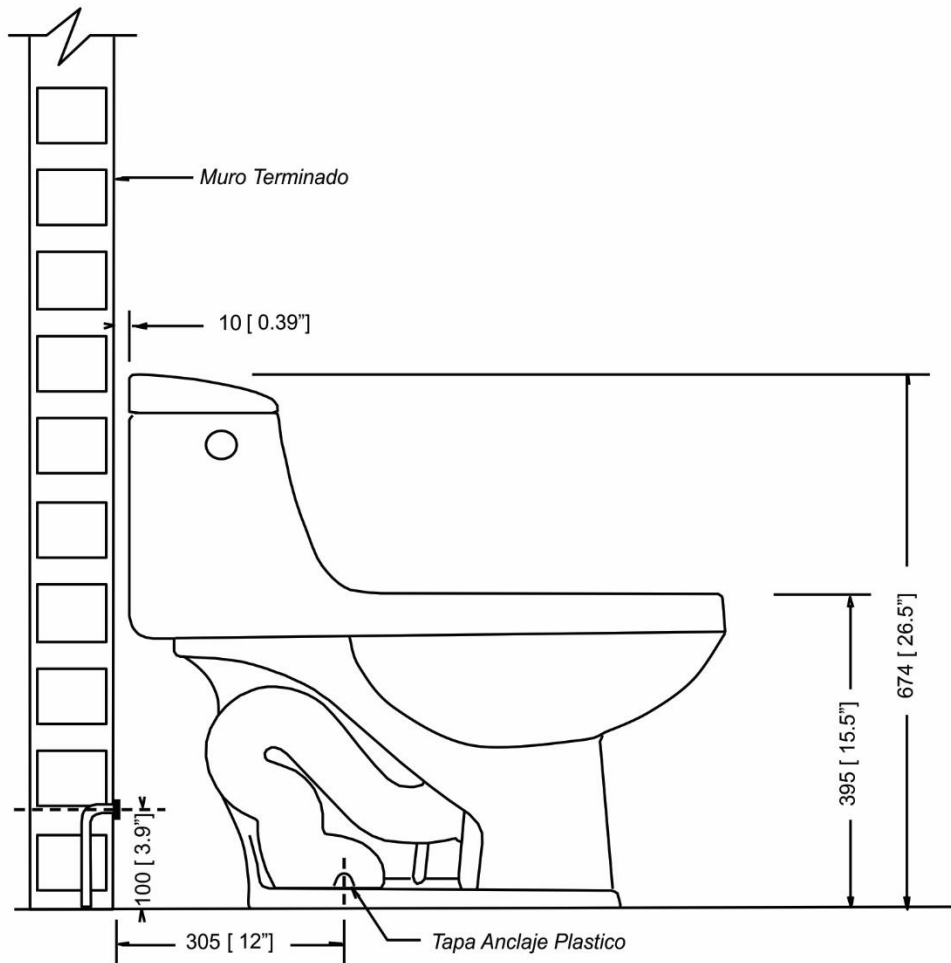

RIMINI EF

OP TOILET with side Push Button

Cod.: CSA46032XXX1CA

CHARACTERISTICS

- One Piece WC that integrates the tank to the bowl
- Elegant contemporary design that enhances any space where it is placed.
- Combines a powerful 3 " discharge valve and a jet system that discharge tank in 3 seconds.
- Powerful operating system that removes up to 1.5 lb. (700 gr.) with each waste discharge.
- Closed ring bowl with directional holes that guarantees an optimum rinse of the bowl walls.
- Elongated bowl which benefits the user.
- Made of vitreous China which guarantees a brighter glaze and resistant to stain.
- Includes: one piece toilet with chrome side push button, seat and fitting.
- Five year warranty

SPECIFICATIONS

- Water consumption 1.6 gpf (6,0 Lpd).
- Toilet weight: 71.42 lb +/- 3%.
- 12" (305mm) rough-in.
- 3" flush valve.
- 2" trapway.
- 8.38" x 7.24" (213 x 184 mm) water surface area helps prevent dirt from sticking to the bowl.

A4 - SLOW DOWN SEAT
A3 - CONVENTIONAL SEAT

COLOR

PREMIUM line
línea PREMIUM

áleno
by
vencermica

J-00007610-3

RIMINI EF

OP TOILET with side Push Button

PREMIUM line
línea PREMIUM