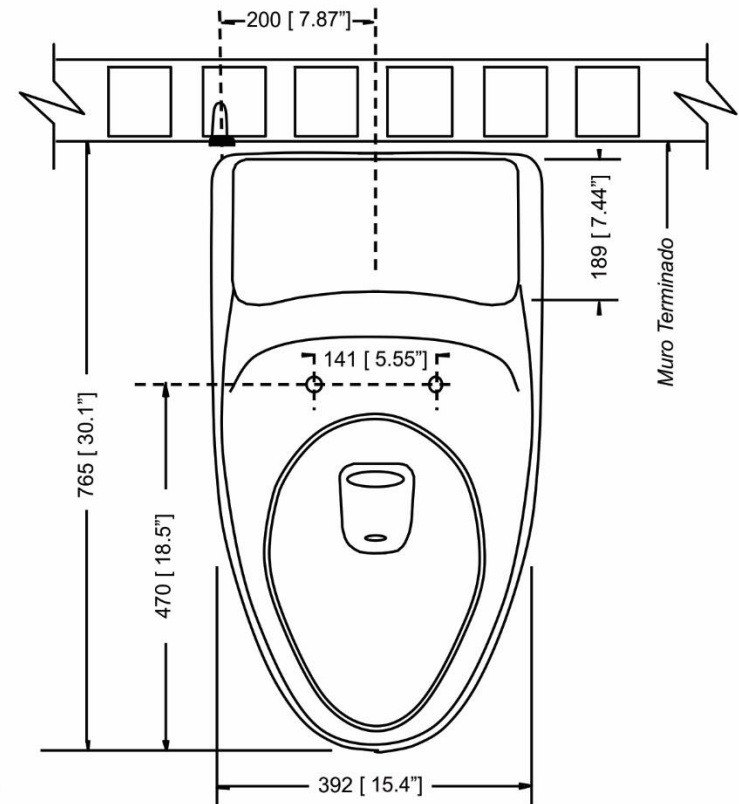

RIMINI EF

OP TOILET with side Push Button

PREMIUM line
línea PREMIUM

áleno
by
vencermica

J-00007610-3