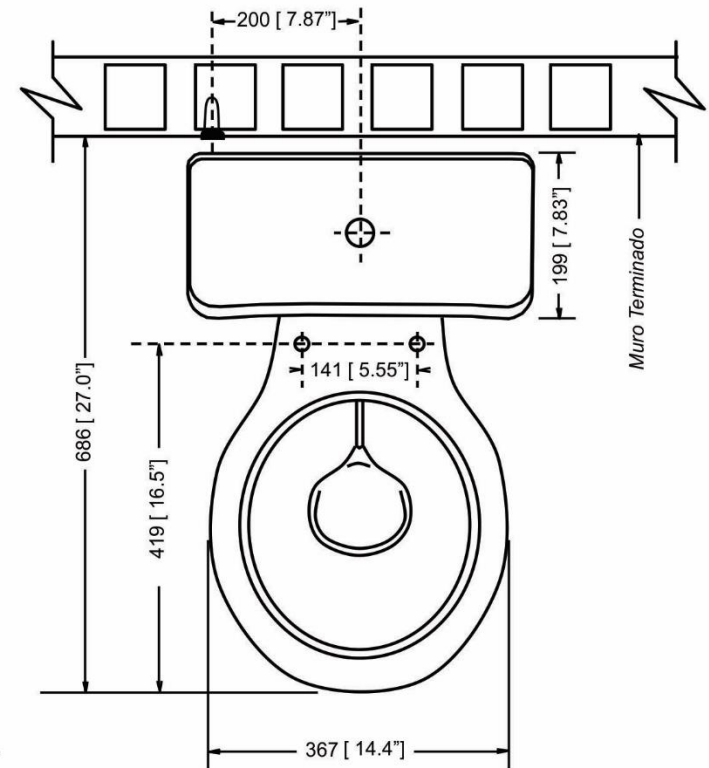

CORONET

two piece (w/push button)

Cod.: CSA07216 XXX1CV

CHARACTERISTICS

- Round form bowl that adapts to any space in your bathroom.
- Excellent quality at a price you can afford.
- Made a vitreous China
- Efficient flush / siphon effect.
- Includes: bowl, tank with plastic handle, seat and fitting.
- Five year warranty

SPECIFICATIONS

- Water consumption 1.6 gpf (6,0 Lpd).
- Toilet weight: 61.2 lb +/- 3%.
- 12" (305mm) rough-in.
- 2" flush valve.
- 2" trapway.
- 7" x 6" water surface area helps prevent dirt from sticking to the bowl.

STANDARD line
línea ESTANDAR

tu baño es...

J-00007610-3

CORONET

two piece (w/push button)

STANDARD line
línea ESTANDAR

tu baño es...

J-00007410-3