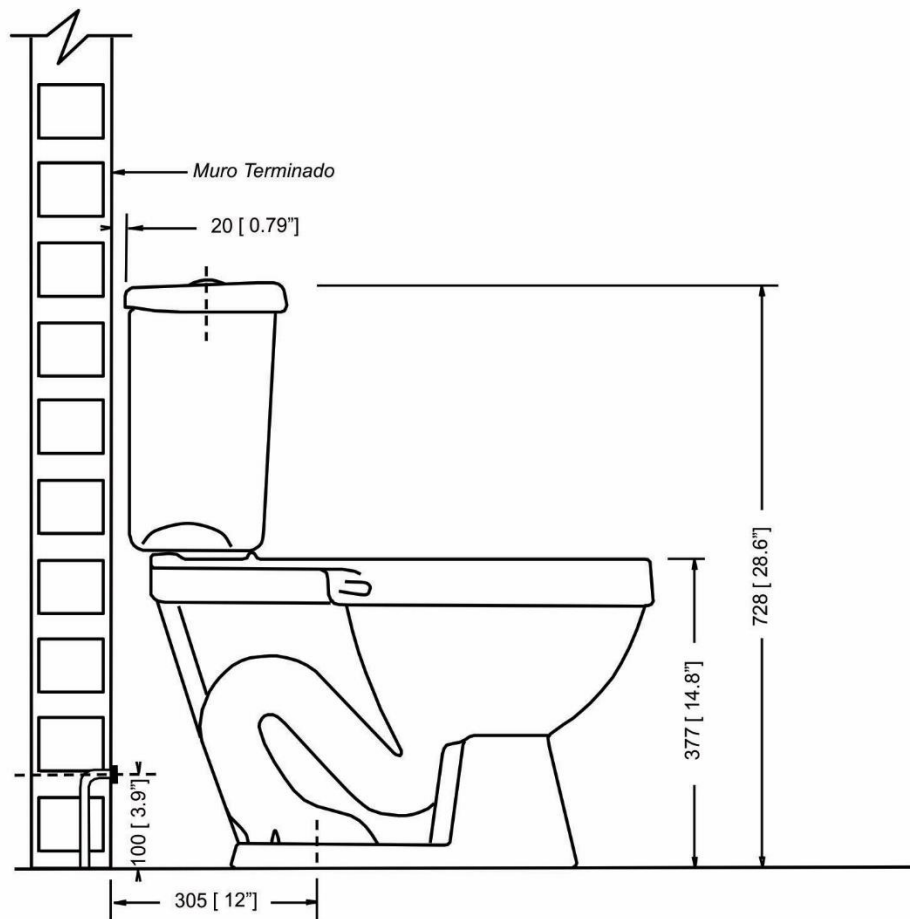

CORONET

two piece (w/push button)

Cod.: CSA07216 XXX1CV

CHARACTERISTICS

- Round form bowl that adapts to any space in your bathroom.
- Excellent quality at a price you can afford.
- Made a vitreous China
- Efficient flush / siphon effect.
- Includes: bowl, tank with plastic handle, seat and fitting.
- Five year warranty

SPECIFICATIONS

- Water consumption 1.6 gpf (6,0 Lpd).
- Toilet weight: 61.2 lb +/- 3%.
- 12" (305mm) rough-in.
- 2" flush valve.
- 2" trapway.
- 7" x 6" water surface area helps prevent dirt from sticking to the bowl.

STANDARD line
línea ESTANDAR

tu baño es...

J-00007610-3

CORONET

two piece (w/push button)

STANDARD line
línea ESTANDAR

tu baño es...

J-00007410-3