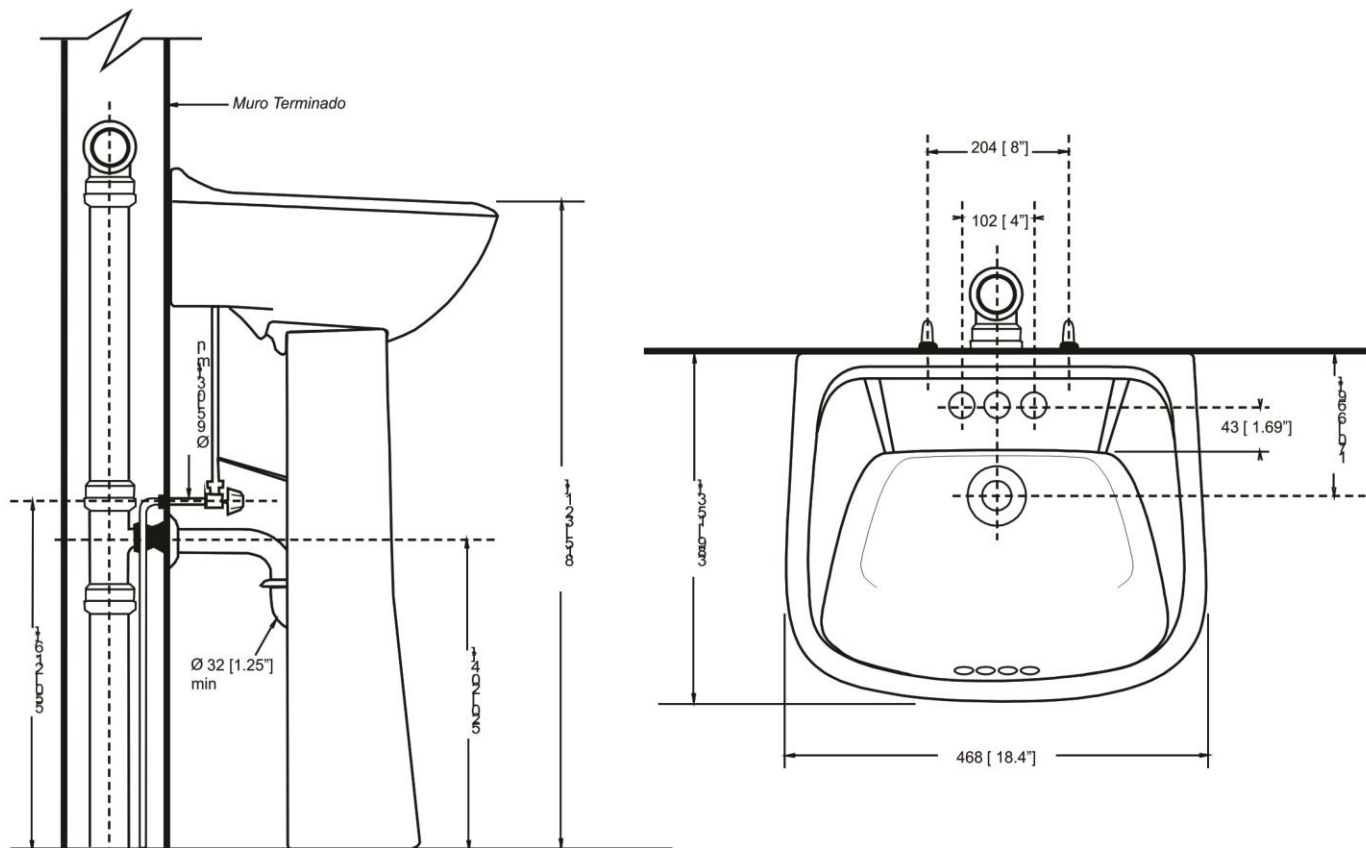

CHELSEA 4"

pedestal sink Lavatory

Cod.: CS005586XXX1CV

CHARACTERISTICS

- Medium sink that fits any style.
- With prepunch holes to use on faucets: monoblock or two-handle.
- Made of Vitreous China
- With overflow holes to prevent flooding.
- Includes: lavatory and hanging hooks.
- Five year warranty

SPECIFICATIONS

- Water capacity: 1.61 gal. (6,1 L.)
- Pedestal sink weight: 42.5 lb +/- 3% (19,3 Kg.)

COLOR

SUPERIOR line
línea SUPERIOR

tu baño es...

J-00007610-3

CHELSEA 4"

pedestal sink Lavatory

SUPERIOR line
línea SUPERIOR

tu baño es...

J-00007610-3