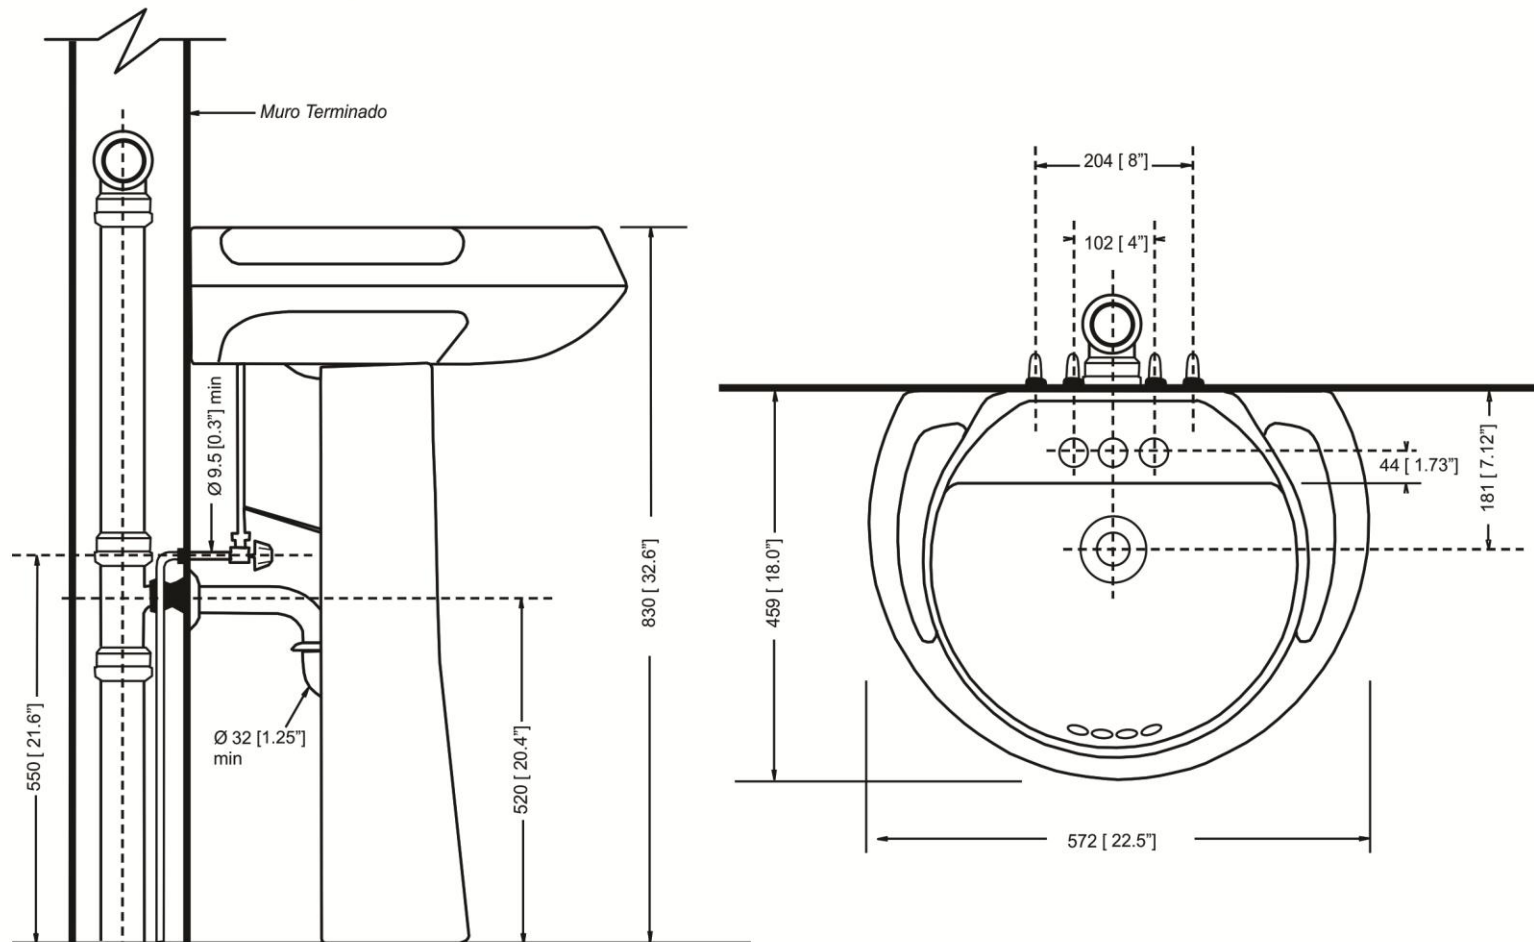

ASPIO

DROP - IN 4" Lavatory

Cod.: CS005572XXX1CV

CHARACTERISTICS

- Wide and contemporary design sink.
- With prepunch holes to use on faucet: monoblock or two-handle.
- Made Vitreous China
- With overflow holes to prevent flooding.
- Includes: lavatory and installation kit.
- Five year warranty

SPECIFICATIONS

- Water capacity: 1.95 gal. (7,4 L.
- Pedestal sink weight: 48.2 lb +/- 3%. (21, 9 Kg.).

COLOR

SUPERIOR line
línea SUPERIOR

tu baño es...

J-00007610-3

ASPIO

DROP - IN 4" Lavatory